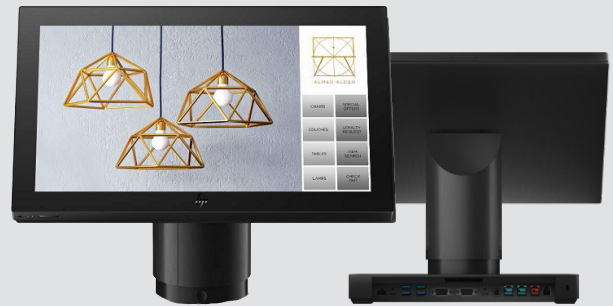

HP Engage One Pro AIO System

Designed to elevate your customer experience, the HP Engage One Pro AIO System is a sleek and durable POS system that offers an abundance of deployment options so you can tailor it to meet your needs.

Built specifically for the retail and hospitality markets, the HP Engage One Pro has the greatest performance range of any point-of-sale system. Units can be configured from the Intel® Celeron up to the Intel Core i9 processor to help power essential business operations, boost performance and create seamless customer interactions.

The Engage One Pro brings extreme flexibility and customization to your operation. It has three screen sizes and four mounts to choose from. With full-range tilt and height adjustability and a variety of hub compatibilities, it's the POS system designed to meet your specific business needs.

The Engage One Pro's purposeful design meets sophisticated craftsmanship in a sleek aluminum terminal. With hidden cable management, you can keep your space clutter-free for optimized productivity. It also comes with the optional Intel vPro so you can manage your system remotely and experience full visibility into the operations.